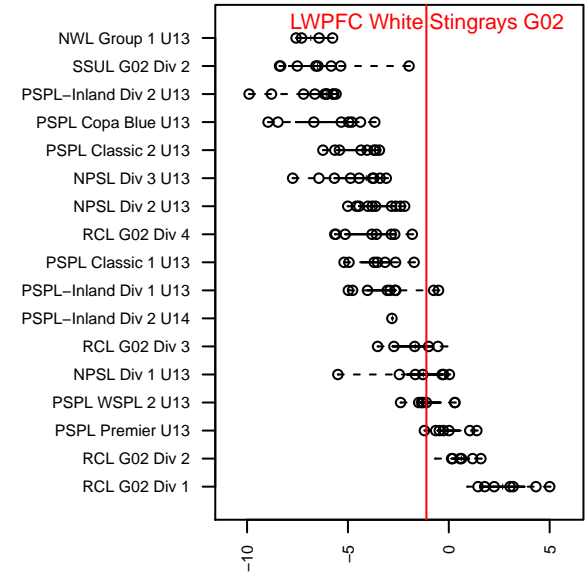

## LWPFC White Stingrays G02

Lake Washington Premier FC  
 Redmond, WA  
 G02 total strength=1012  
 attack=2.12 defense=2.05  
 fall league = PSPL WSPL 2 U13  
 spr league = Spr PSPL Classic 1 U13

alt names used:  
 Lake Washington Premier FC Stingrays  
 LAKE WASHINGTON PREMIER FC WHITE S1  
 LWPFC White Stingrays  
 LWPFC White Stingrays  
 LAKE WASHINGTON PREMIER FC WHITE S1

Venues played:  
 2015 Rainier Challenge Copa U13  
 2015 Bend Premier Cup U13G GOLD U13  
 2015 PSPL WSPL 2 U13  
 2015 Cranberry Cup U14  
 2015 Spr PSPL Classic 1 U13  
 2015 WA Cup GU13 Gold/Silver U13

**attack and defense variance (black dot)  
relative to other teams  
and top 10 in region**

**attack and defense rating  
relative to others at age  
and all opponents in last 13 months**

**Performance relative to 13 month average**