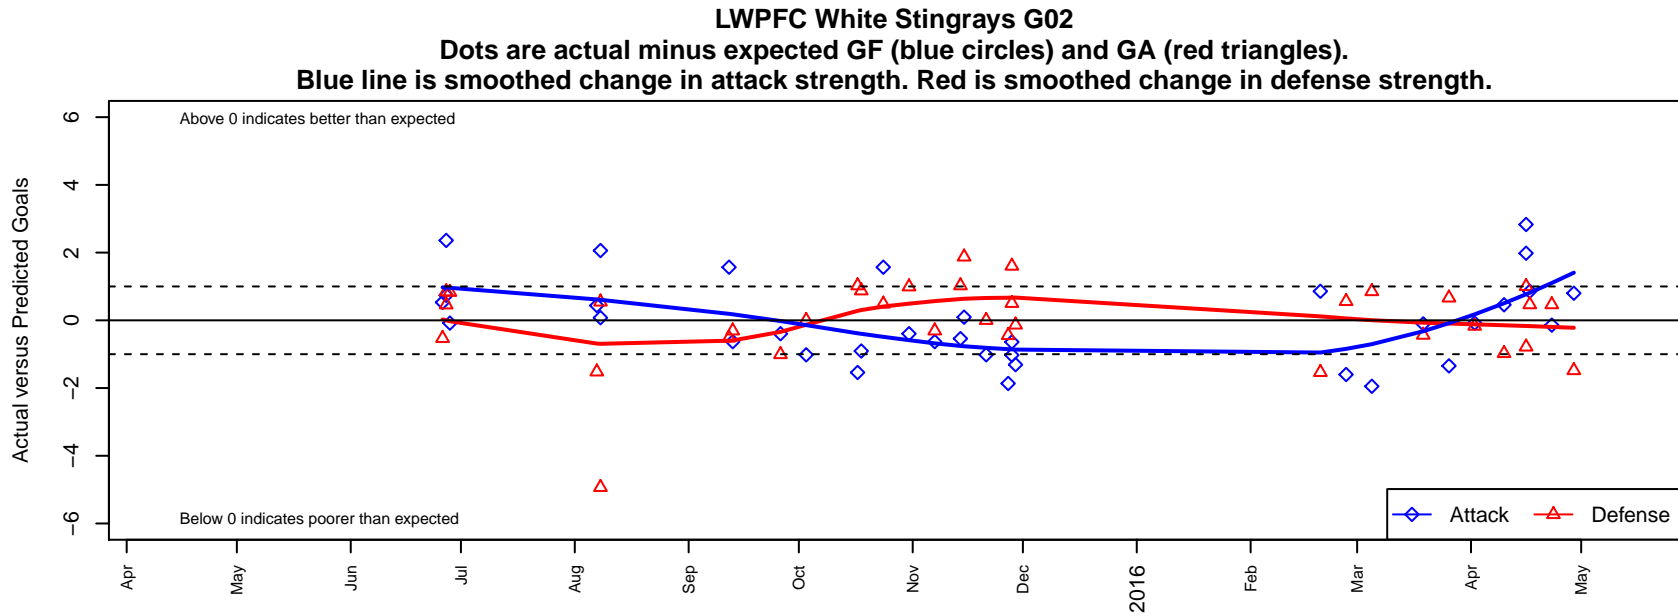

## LWPFC White Stingrays G02

Lake Washington Premier FC  
 Redmond, WA  
 G02 total strength=1012  
 attack=2.12 defense=2.05  
 fall league = PSPL WSPL 2 U13  
 spr league = Spr PSPL Classic 1 U13

alt names used:  
 Lake Washington Premier FC Stingrays  
 LAKE WASHINGTON PREMIER FC WHITE S1  
 LWPFC White Stingrays  
 LWPFC White Stingrays  
 LAKE WASHINGTON PREMIER FC WHITE S1

**attack and defense variance (black dot)  
relative to other teams  
and top 10 in region**

**attack and defense rating  
relative to others at age  
and all opponents in last 13 months**

**Performance relative to 13 month average**