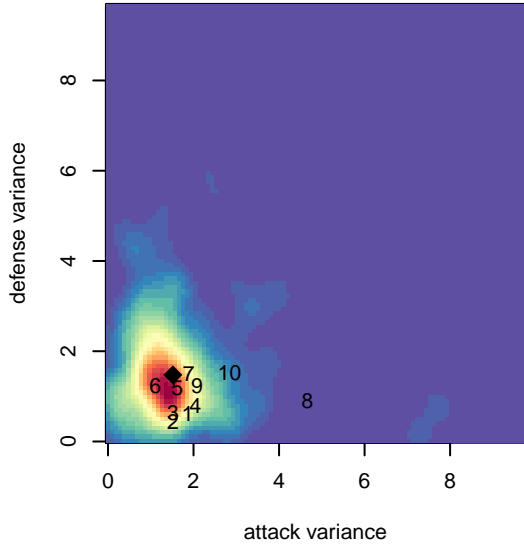

## LWPFC White Stingrays G02

Lake Washington Premier FC  
 Redmond, WA  
 G02 total strength=1012  
 attack=2.12 defense=2.05  
 fall league = PSPL WSPL 2 U13  
 spr league = Spr PSPL Classic 1 U13

alt names used:  
 Lake Washington Premier FC Stingrays  
 LAKE WASHINGTON PREMIER FC WHITE S1  
 LWPFC White Stingrays  
 LWPFC White Stingrays  
 LAKE WASHINGTON PREMIER FC WHITE S1

**attack and defense variance (black dot)  
relative to other teams  
and top 10 in region**

**attack and defense rating  
relative to others at age  
and all opponents in last 13 months**

**Performance relative to 13 month average**