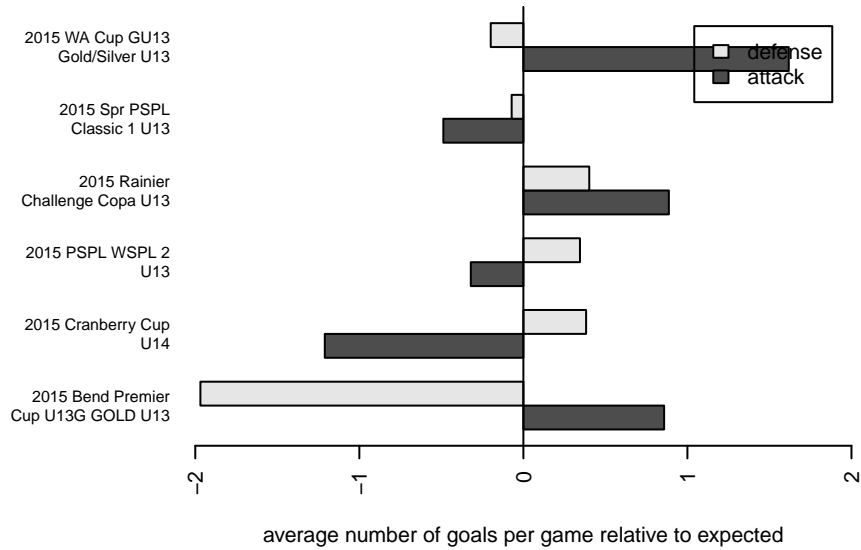

## LWPFC White Stingrays G02

Lake Washington Premier FC  
 Redmond, WA  
 G02 total strength=1012  
 attack=2.12 defense=2.05  
 fall league = PSPL WSPL 2 U13  
 spr league = Spr PSPL Classic 1 U13

alt names used:  
 Lake Washington Premier FC Stingrays  
 LAKE WASHINGTON PREMIER FC WHITE S1  
 LWPFC White Stingrays  
 LWPFC White Stingrays  
 LAKE WASHINGTON PREMIER FC WHITE S1

Venues played:  
 2015 Rainier Challenge Copa U13  
 2015 Bend Premier Cup U13G GOLD U13  
 2015 PSPL WSPL 2 U13  
 2015 Cranberry Cup U14  
 2015 Spr PSPL Classic 1 U13  
 2015 WA Cup GU13 Gold/Silver U13

**attack and defense variance (black dot)  
relative to other teams  
and top 10 in region**

**attack and defense rating  
relative to others at age  
and all opponents in last 13 months**

**Performance relative to 13 month average**