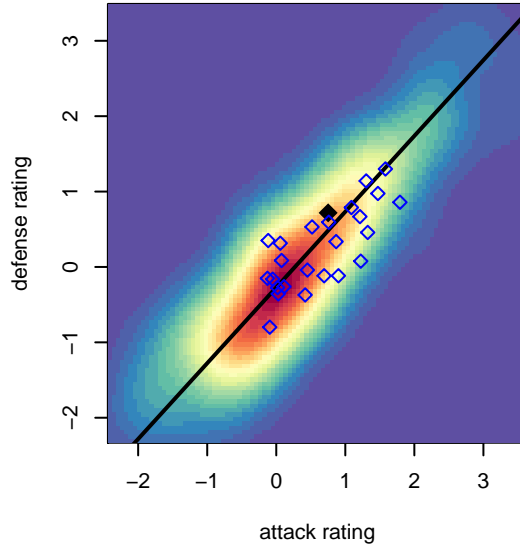

## LWPFC White Stingrays G02

Lake Washington Premier FC  
 Redmond, WA  
 G02 total strength=1012  
 attack=2.12 defense=2.05  
 fall league = PSPL WSPL 2 U13  
 spr league = Spr PSPL Classic 1 U13

alt names used:  
 Lake Washington Premier FC Stingrays  
 LAKE WASHINGTON PREMIER FC WHITE S1  
 LWPFC White Stingrays  
 LWPFC White Stingrays  
 LAKE WASHINGTON PREMIER FC WHITE S1

**attack and defense variance (black dot)  
relative to other teams  
and top 10 in region**

**attack and defense rating  
relative to others at age  
and all opponents in last 13 months**

**Performance relative to 13 month average**