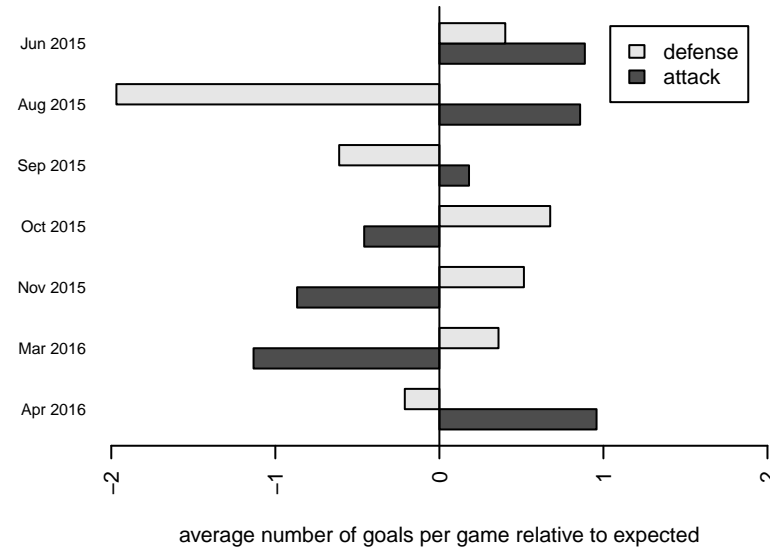

Performance relative to 13 month average